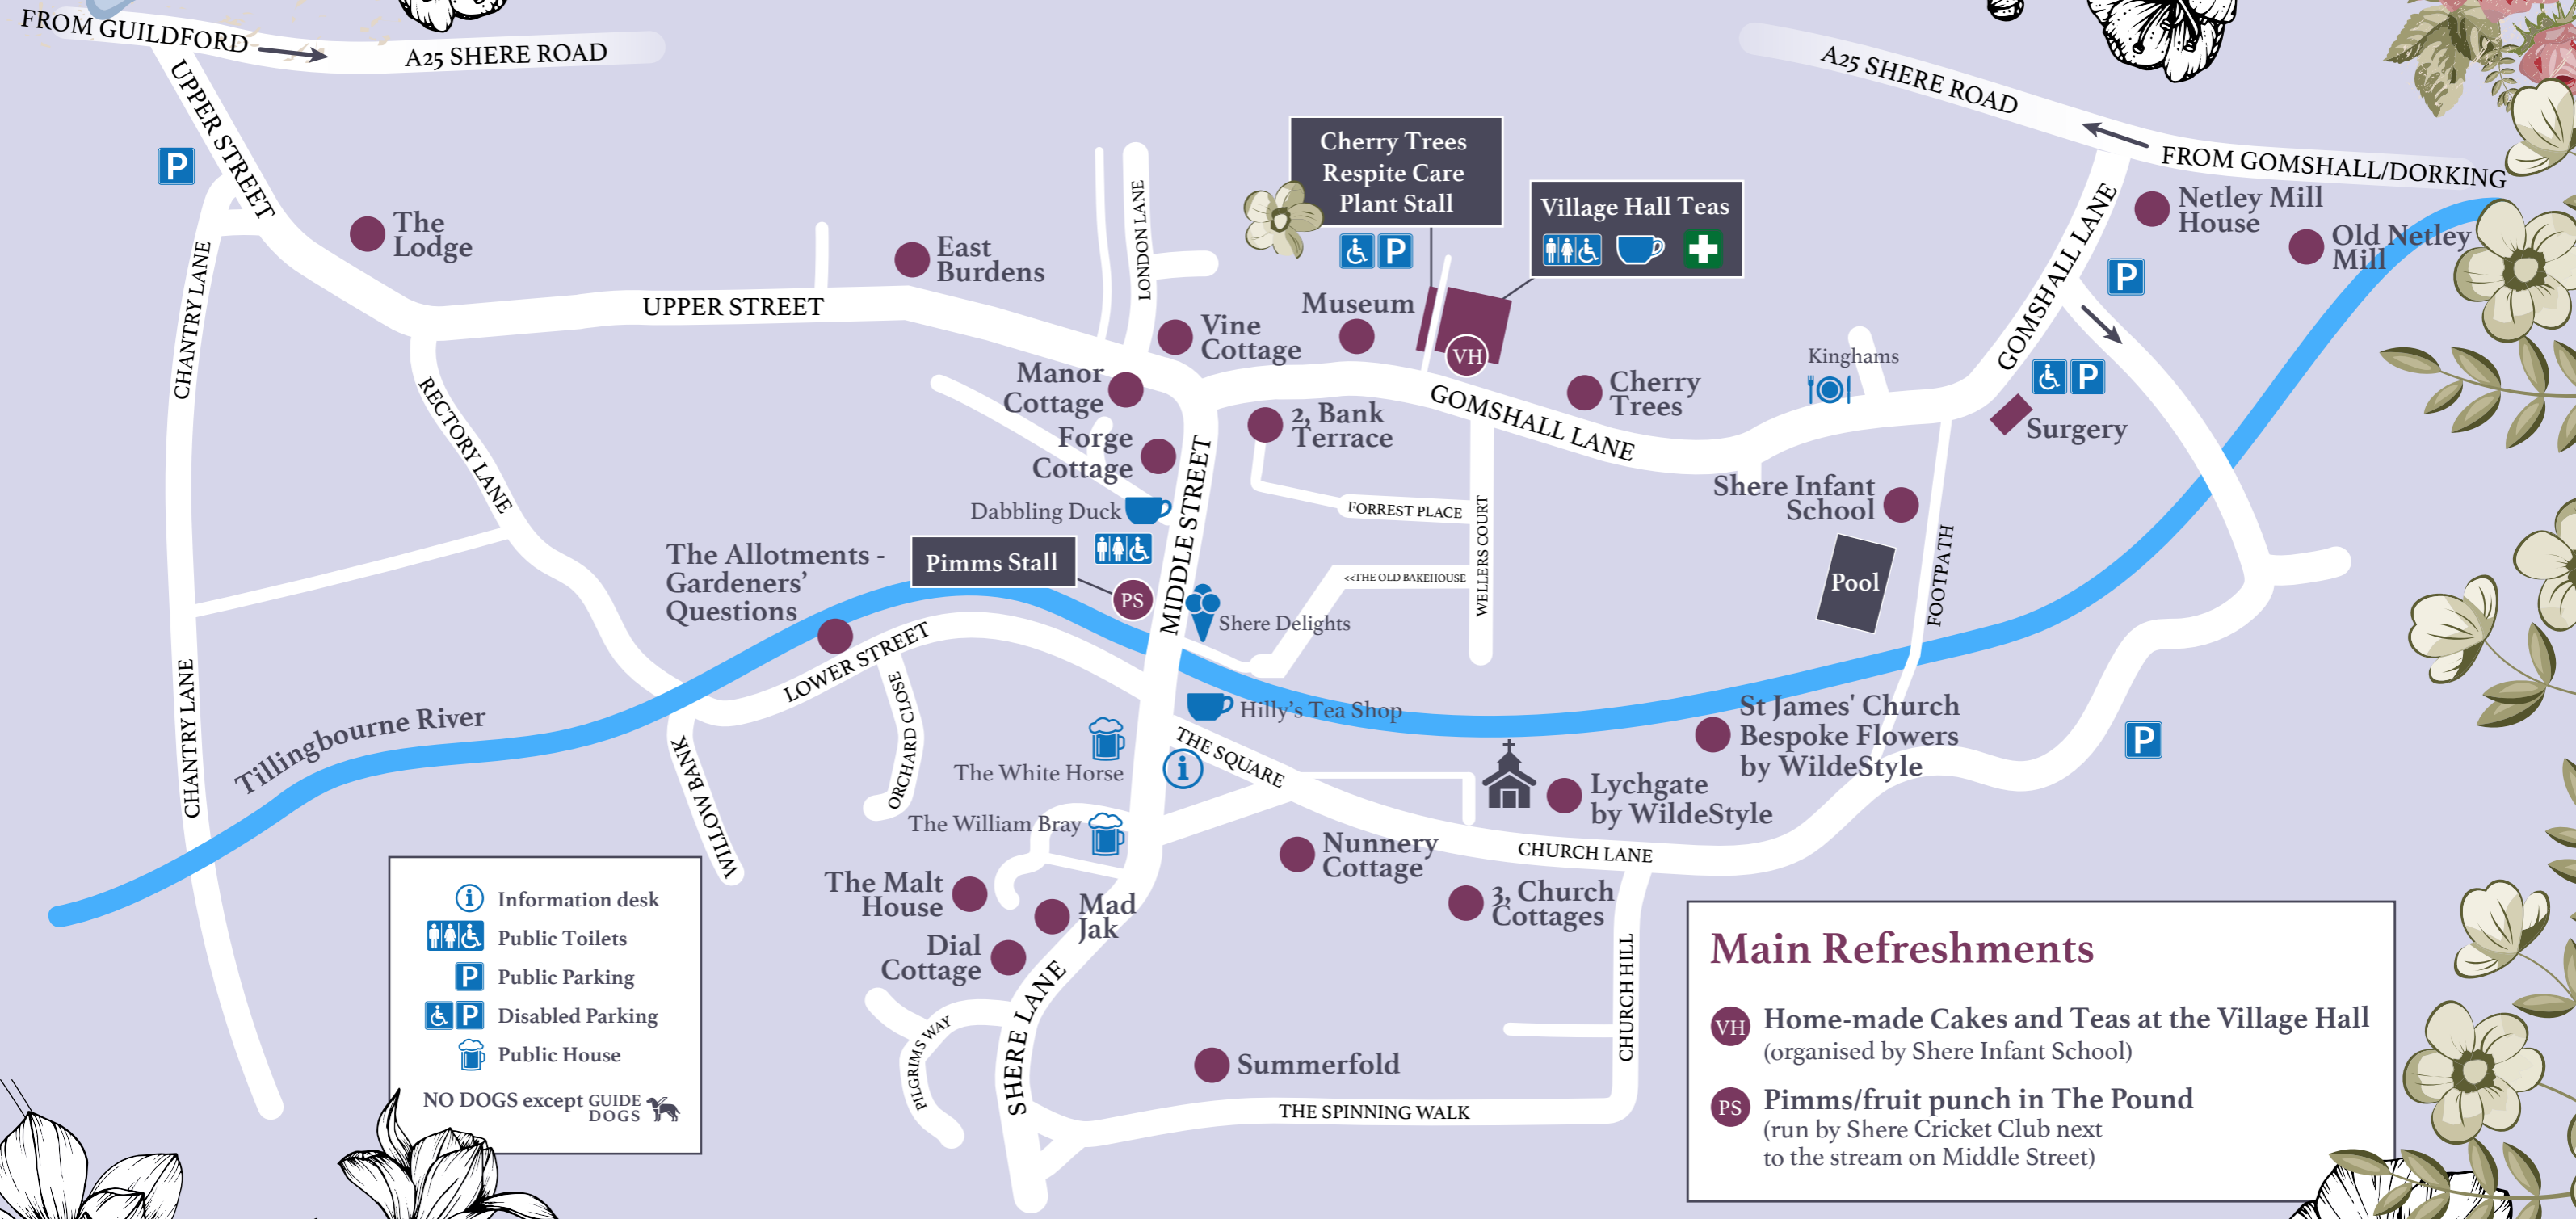

Shere Open Gardens Map 2023

- Information desk
 - Public Toilets
 - Public Parking
 - Disabled Parking
 - Public House
- NO DOGS except GUIDE DOGS

Main Refreshments

- Home-made Cakes and Teas at the Village Hall**
(organised by Shere Infant School)
- Pimms/fruit punch in The Pound**
(run by Shere Cricket Club next to the stream on Middle Street)